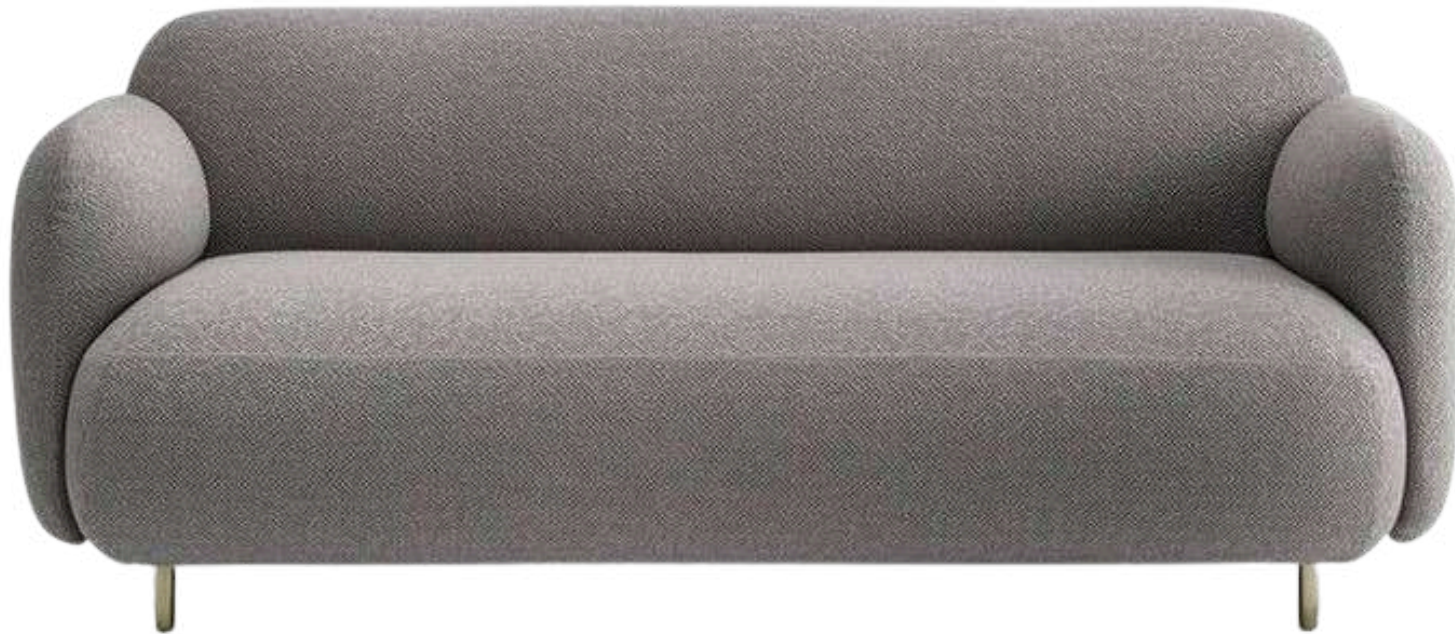

Neo

Fabric upholstery and metal leg in matter brass finish.

W x D x H : 69 x 32 x 31"

SKU No. : DS024

Price(₹) : 53,700

Prices exclusive of GST
Shipping / Delivery charges extra

DECODE