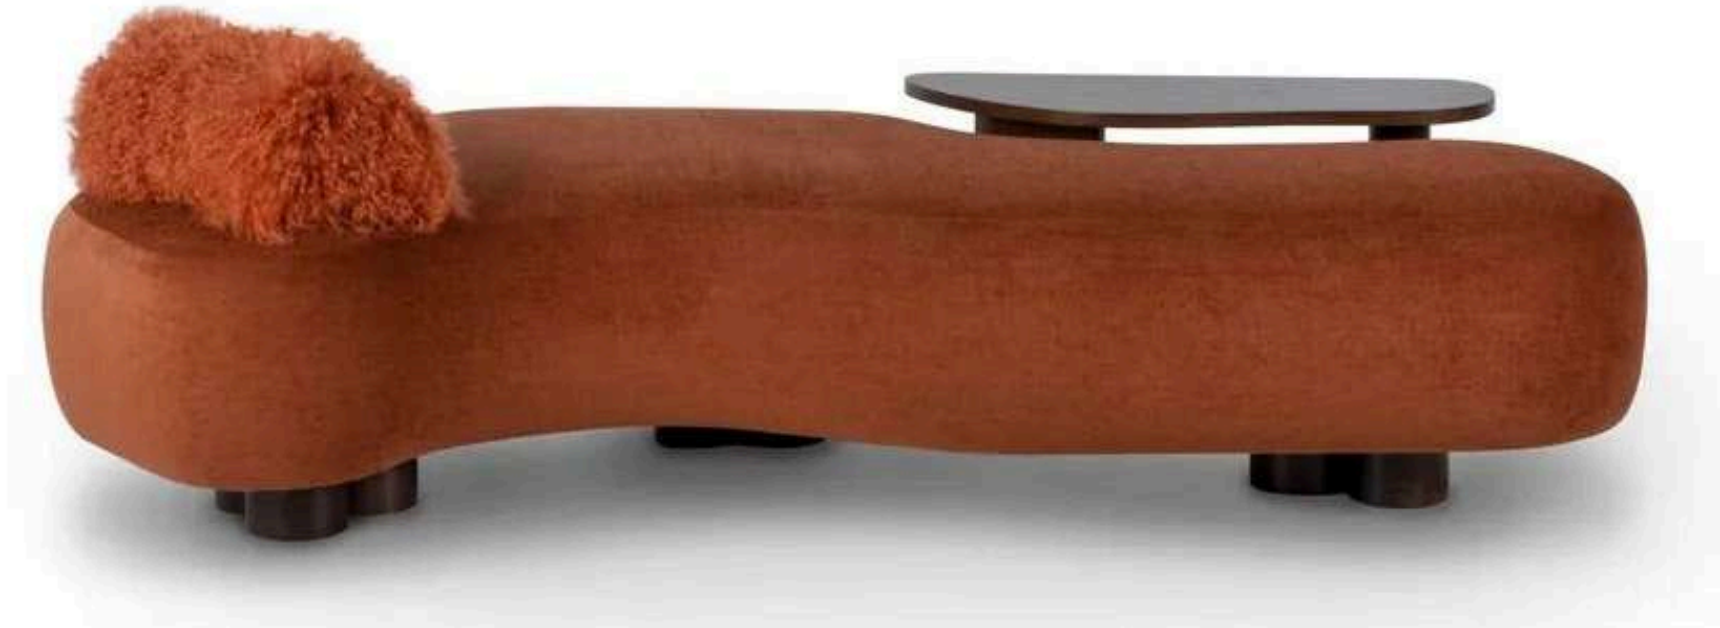

Nimbis

Fabric upholstery and solid teak wood base.

DECODE

W x D x H : 76.5 x 37.4 x 22"

SKU No. : DDB017

Price(₹) : 87,960

Prices exclusive of GST
Shipping / Delivery charges extra