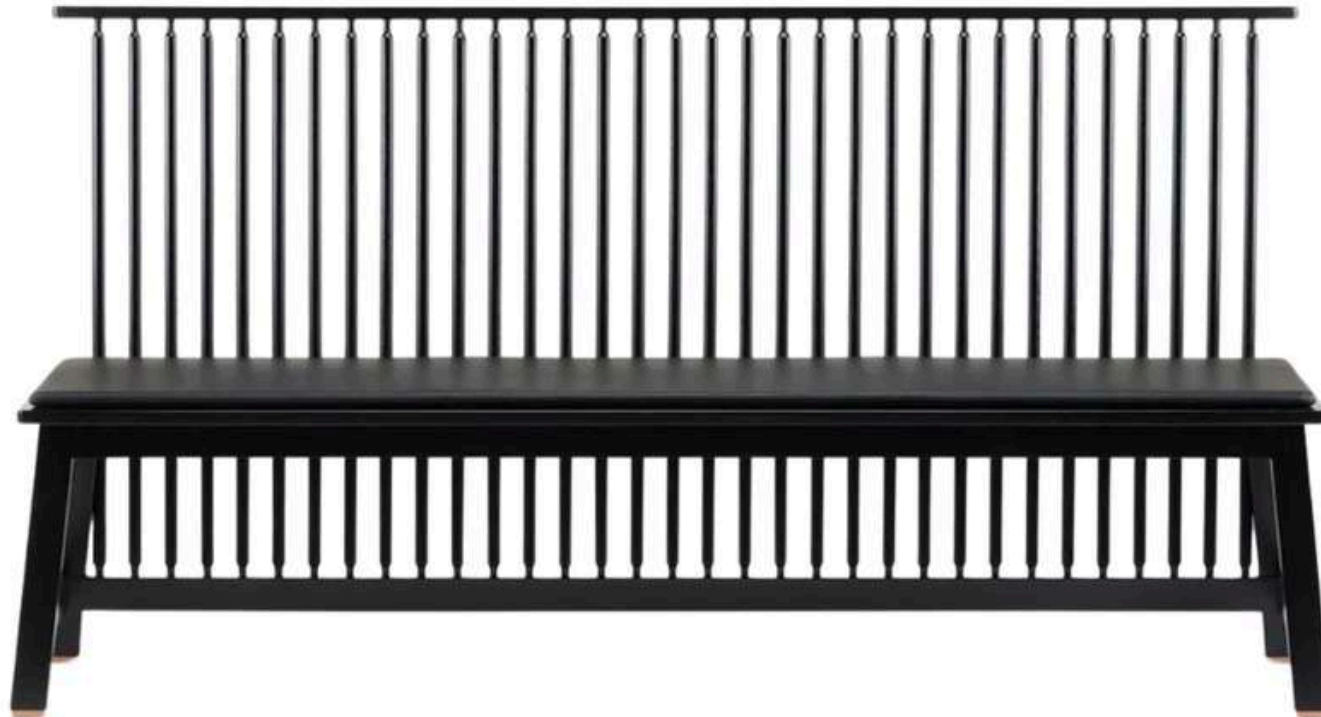

W x D x H : 54 x 19.5 x 18.5"

SKU No. : DBN025

Price(₹) : 38,650

Prices exclusive of GST
Shipping / Delivery charges extra

DECODE

OakEcho

Solid ash wood black painted leather upholstery.

W x D x H : 53.5 x 20 x 38"