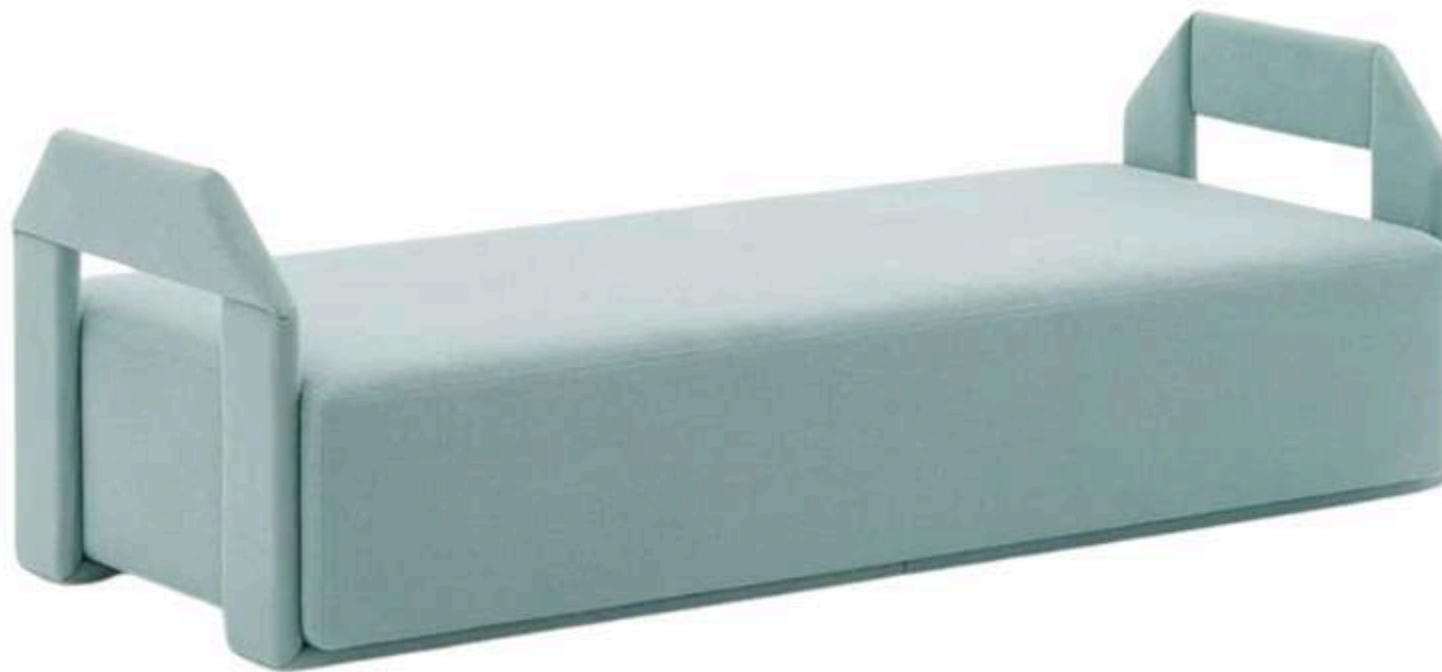

Root

Fabric upholstery.

W x D x H : 72 x 31 x 23.5"

SKU No. : DBN028

Price(₹) : 39,750

Prices exclusive of GST
Shipping / Delivery charges extra

DECODE