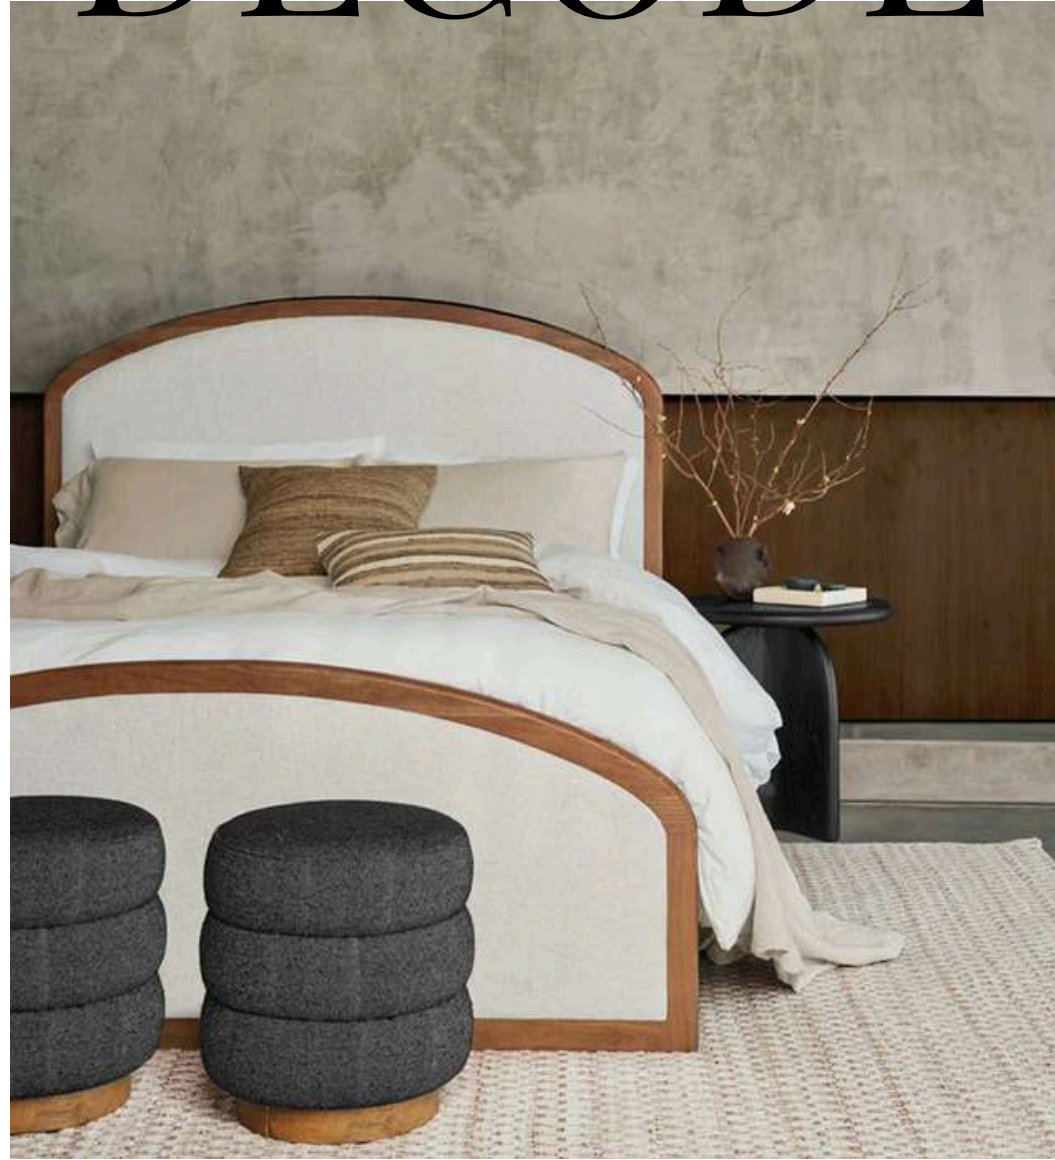

MADE IN INDIA

YOU CAN FIND MORE OF OUR CATALOGUES HERE.

www.decodefurniture.in 

DECODE

DESIGN HANDBOOK - BED

ABOUT US

Decode Furniture is driven by a passion for creating exceptional, sustainable, and beautifully designed furniture. With over 10 years of expertise, we specialize in crafting custom-made pieces that elevate both residential and commercial spaces.