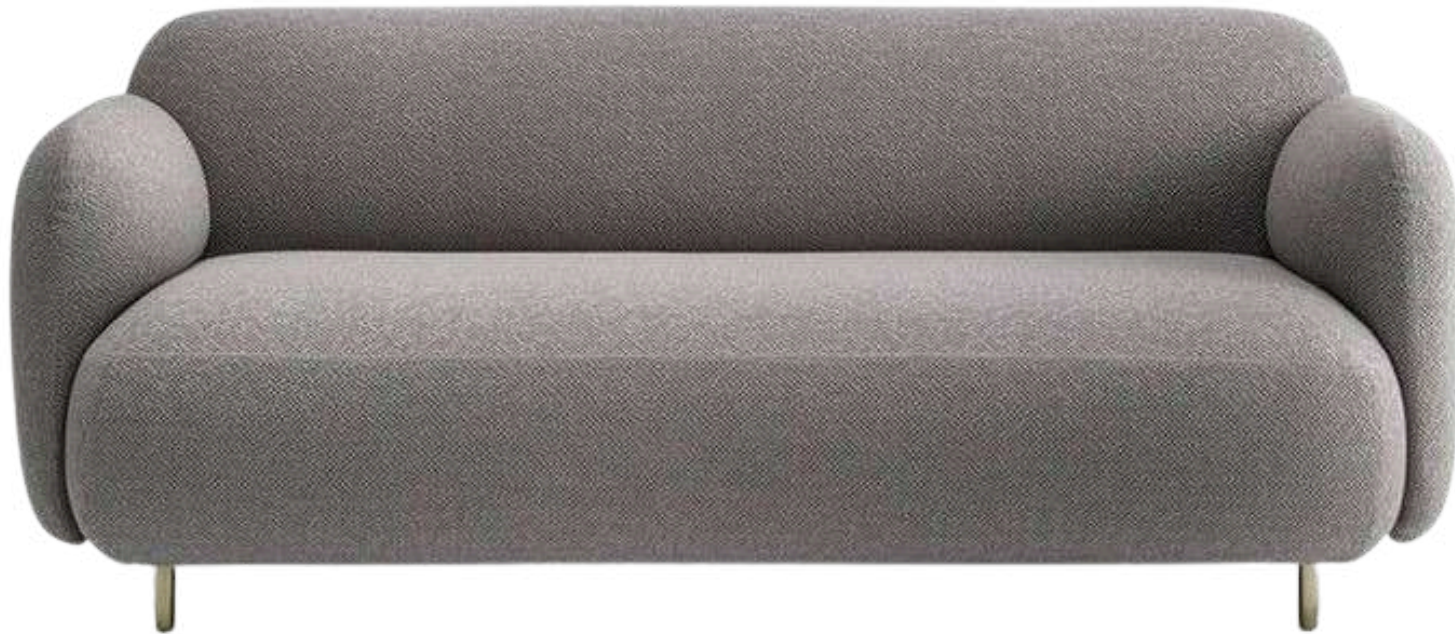

DECODE

Neo

Fabric upholstery and metal leg in matter brass finish.

W x D x H : 69 x 32 x 31"

SKU No. : DS024

Price(₹) : 53,700

Prices exclusive of GST
Shipping / Delivery charges extra

DECODE