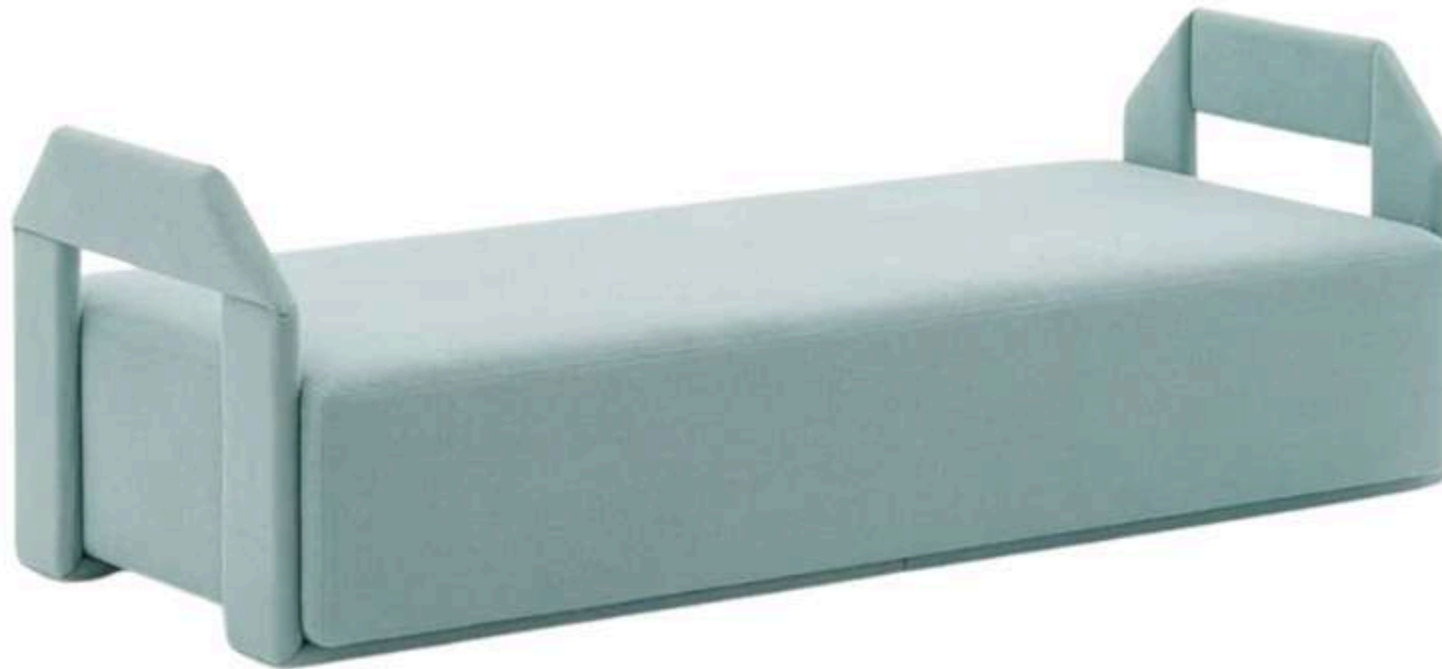

Root

Fabric upholstery.

W x D x H : 72 x 31 x 23.5"

SKU No. : DBN028

Price(₹) : 39,750

Prices exclusive of GST
Shipping / Delivery charges extra

DECODE