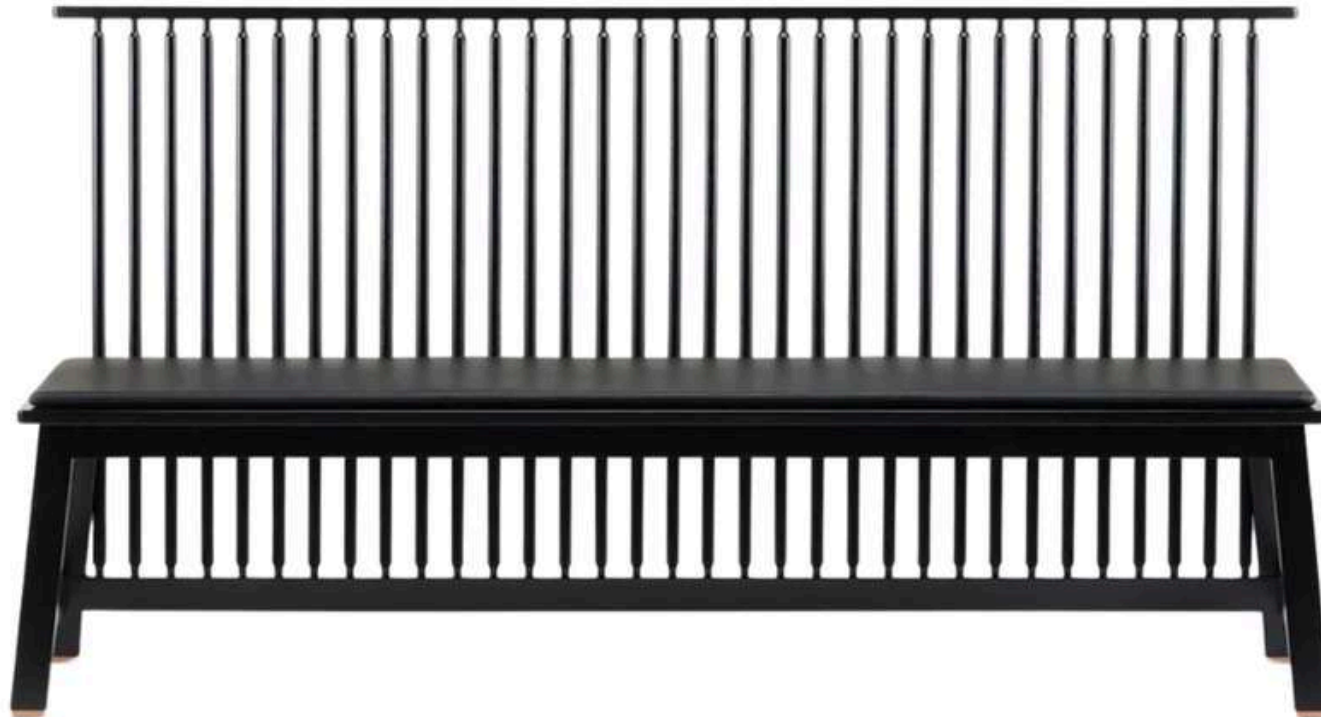

W x D x H : 54 x 19.5 x 18.5"

SKU No. : DBN025

Price(₹) : 38,650

Prices exclusive of GST
Shipping / Delivery charges extra

DECODE

OakEcho

Solid ash wood black painted leather upholstery.

DECODE